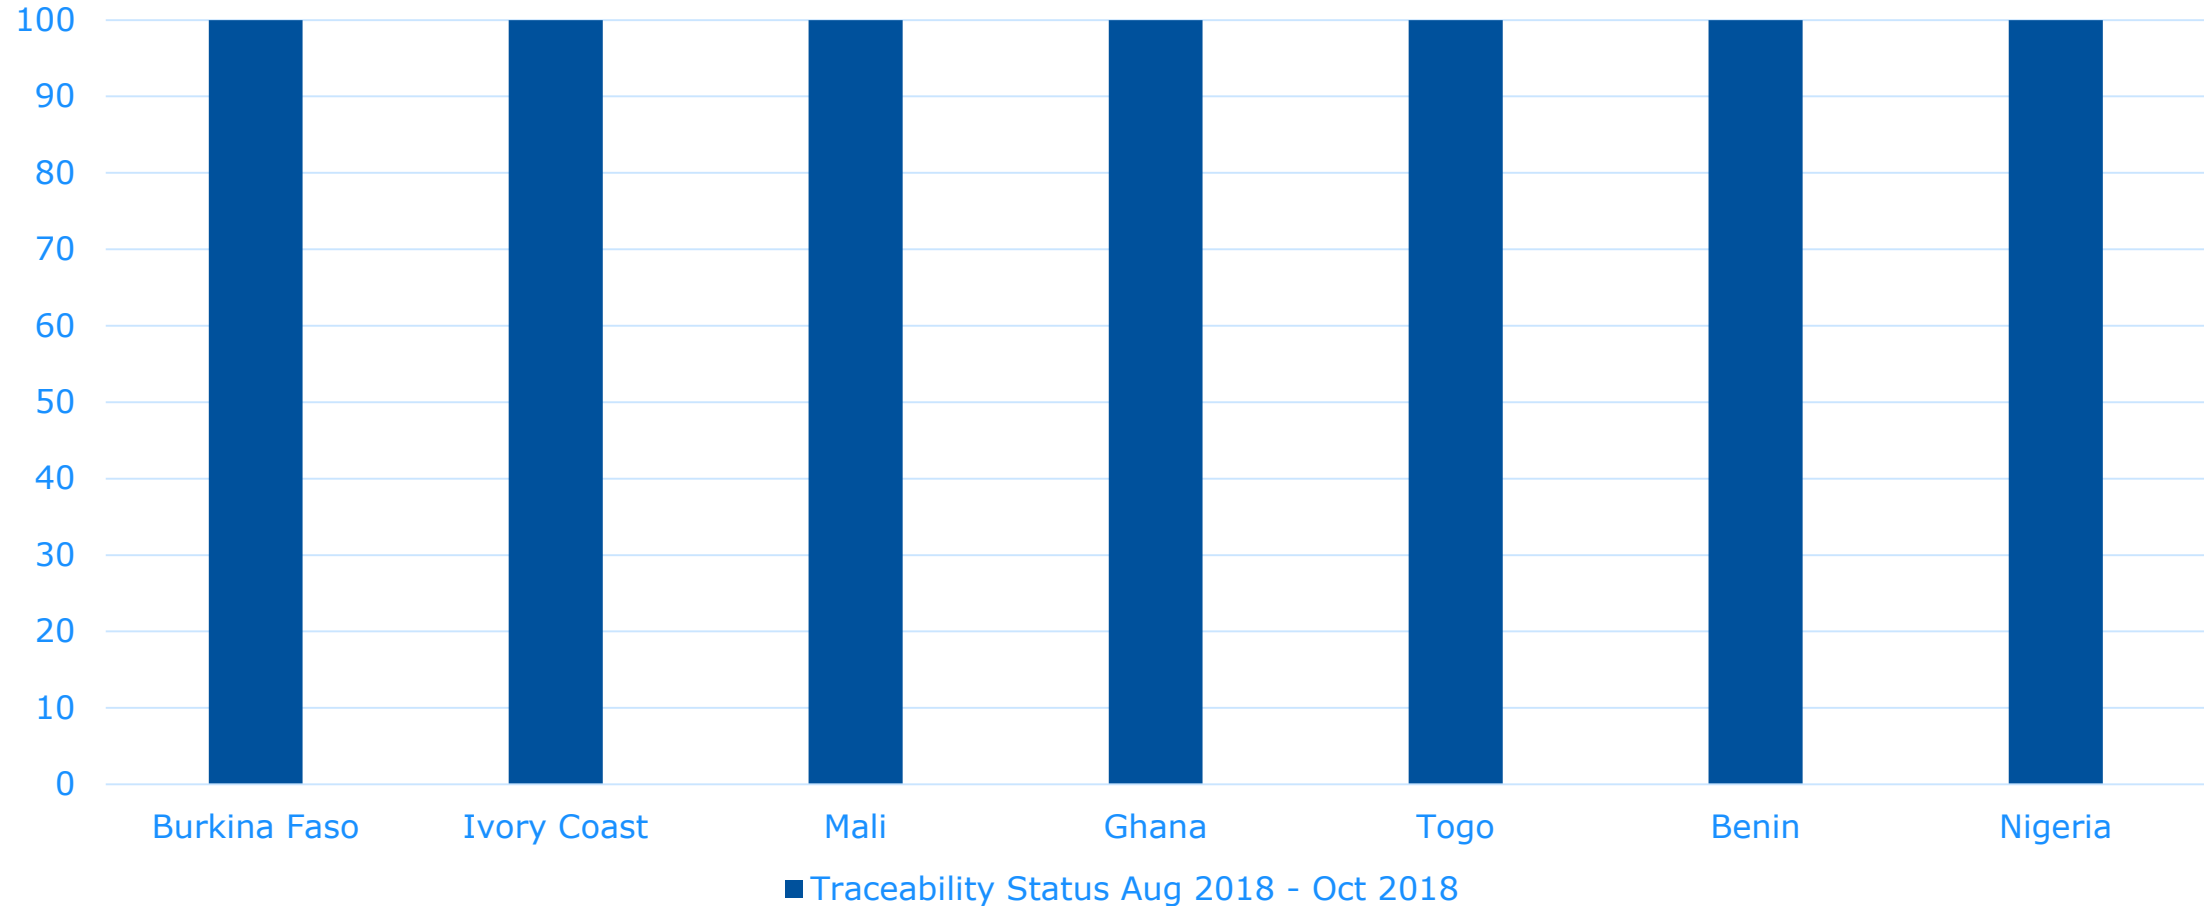

SHEA TRACEABILITY

August 2018 - October 2018

Let's create together

BUNGE

Loders Croklaan

KNOW THE ORIGIN OF OUR SHEA NUTS

- Bunge Loders Croklaan knows the origin of the shea nuts at country level.
It is our goal to extend our scope further to 100% traceable shea nuts at district level by 2018

Country	District level	Traceability
Burkina Faso	Province (45)	100%
Ivory Coast	Region (31)	100%
Mali	Cercles (49)	100%
Ghana	District (216)	100%
Togo	Perfectures (30)	100%
Benin	Communes (77)	100%
Nigeria	Local Government Areas (774)	100%

- We report our traceability numbers per sourcing country on periodical basis.

TRACEABILITY AT DISTRICT LEVEL PER COUNTRY

WEST-AFRICAN SOURCING COUNTRIES

BUNGE

Loders Croklaan

Let's create together